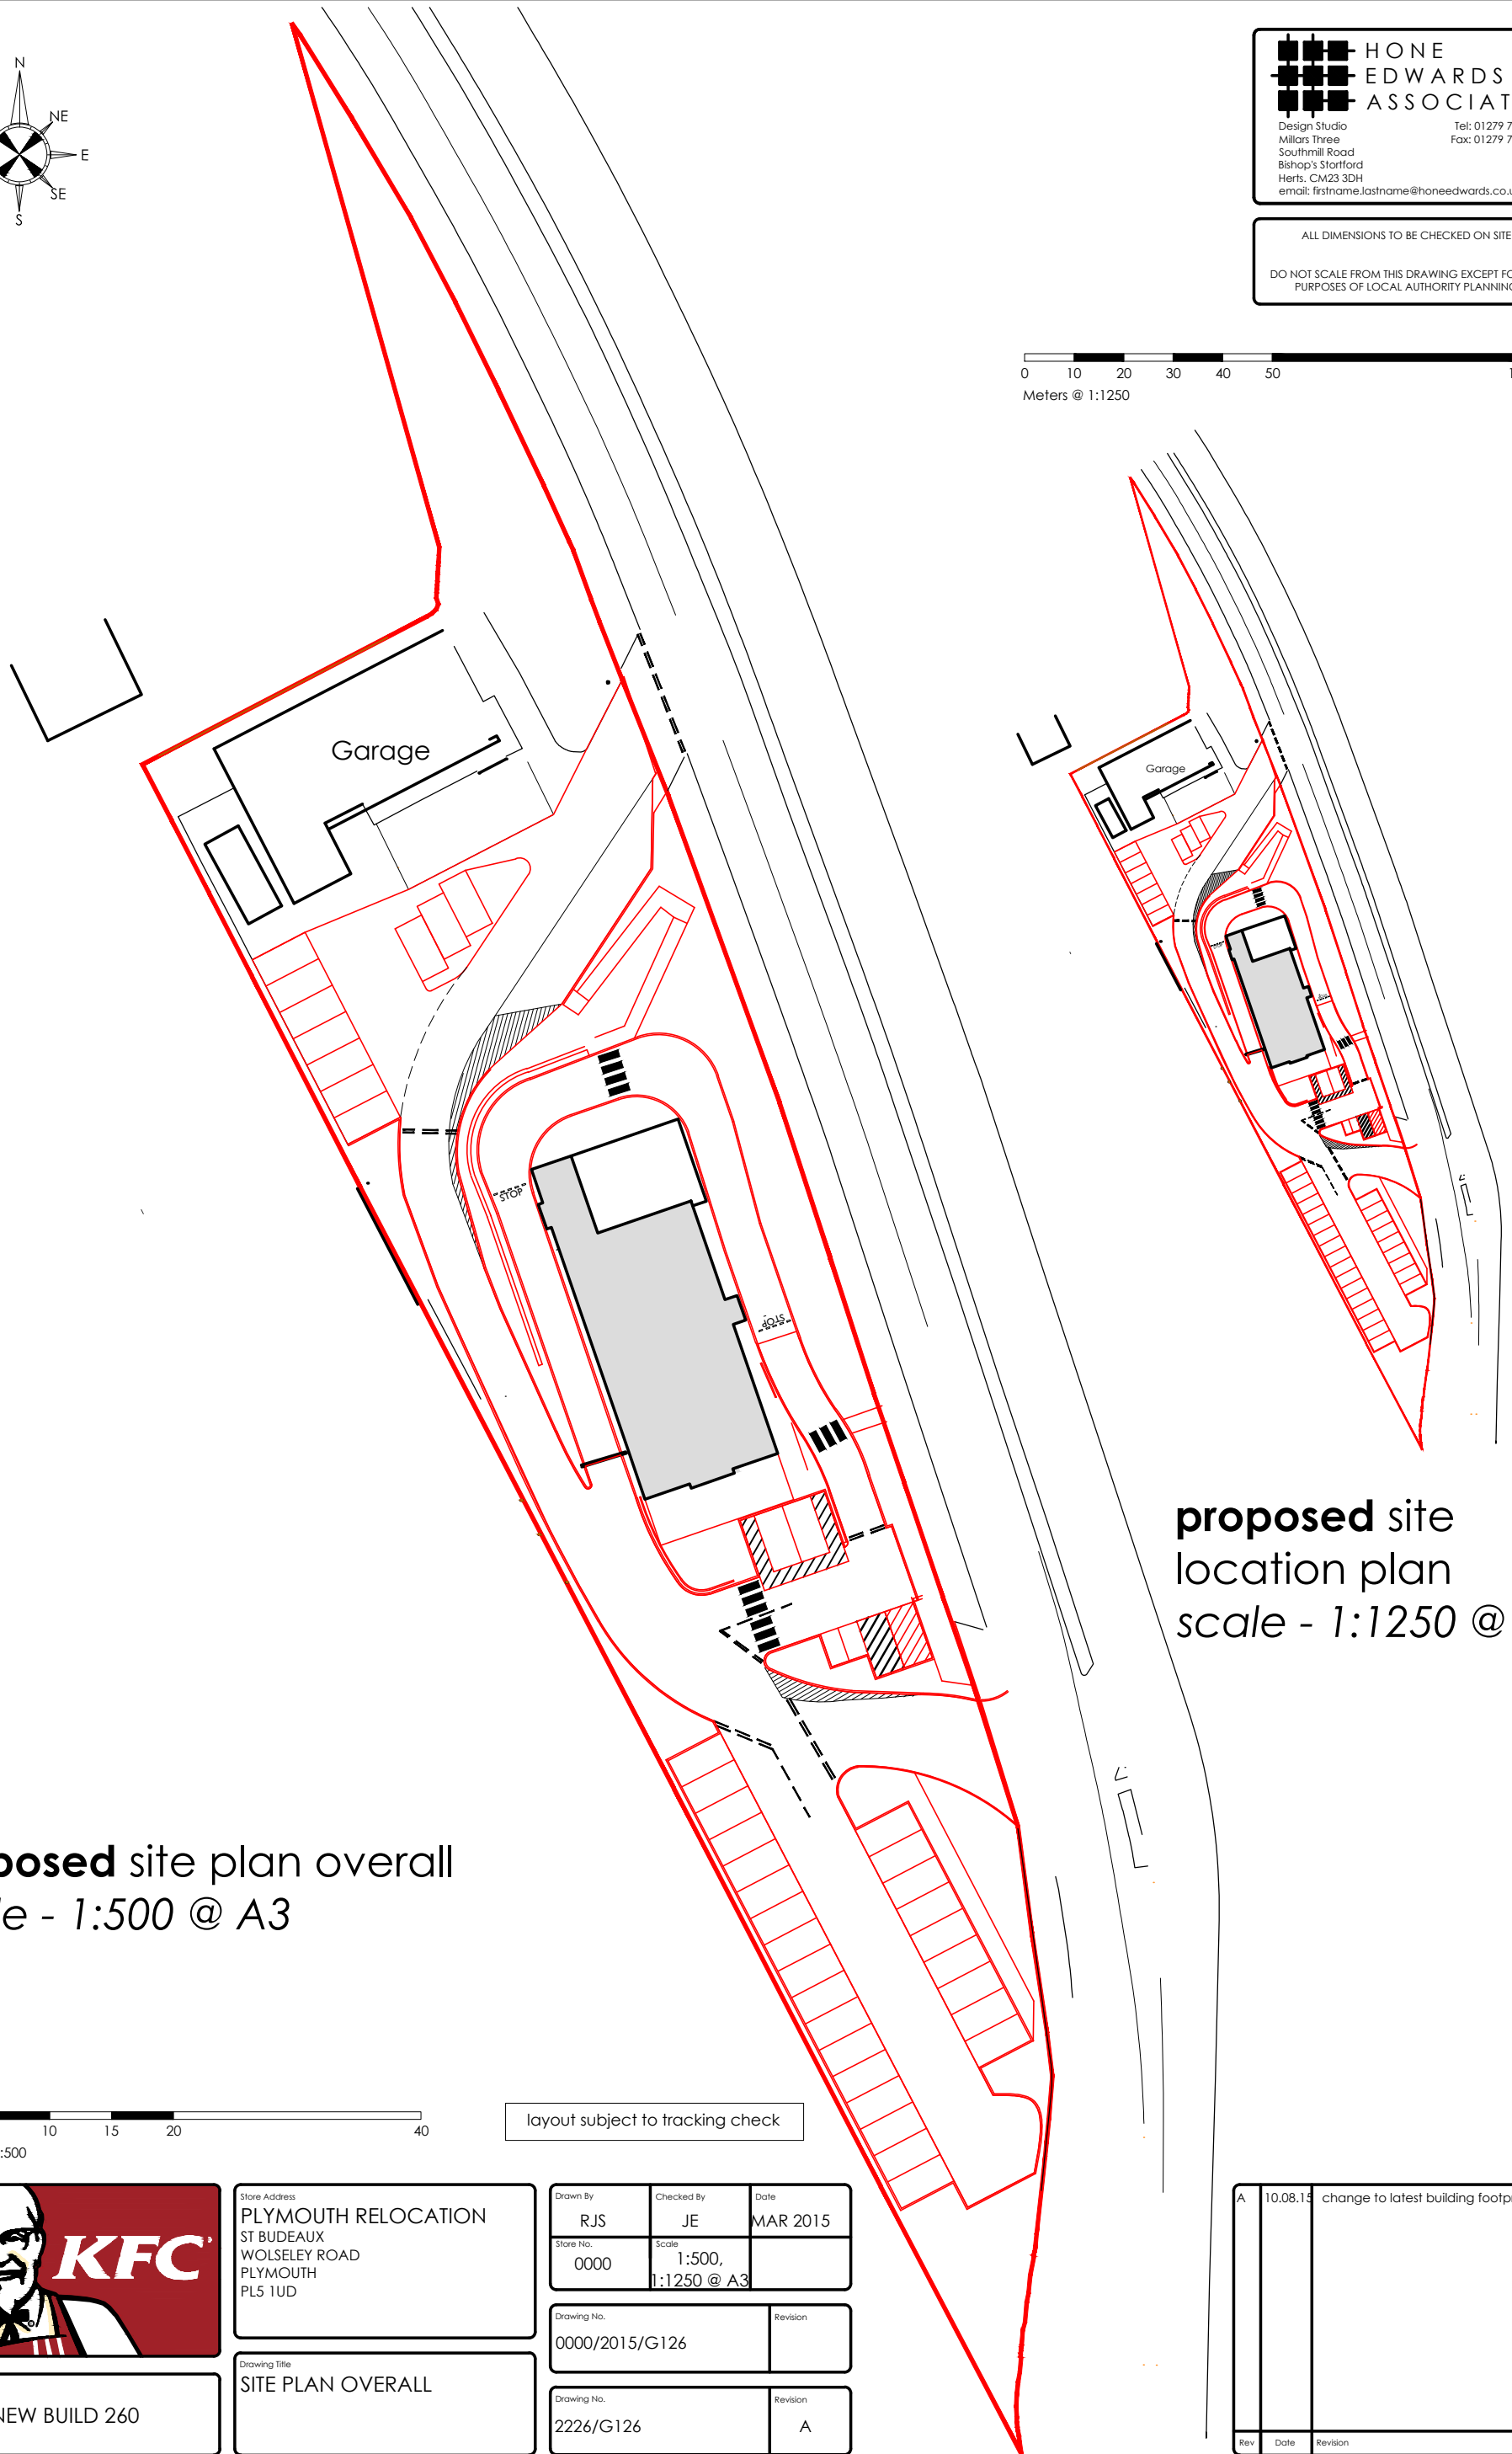

proposed site location plan
 scale - 1:1250 @ A3

proposed site plan overall
 scale - 1:500 @ A3

layout subject to tracking check

Store Address
PLYMOUTH RELOCATION
 ST BUDEAUX
 WOLSELEY ROAD
 PLYMOUTH
 PL5 1UD

Drawn By RJS	Checked By JE	Date MAR 2015
Store No. 0000	Scale 1:500, 1:1250 @ A3	

Drawing No. 0000/2015/G126	Revision
-------------------------------	----------

Drawing No. 2226/G126	Revision A
--------------------------	---------------

Drawing Title
SITE PLAN OVERALL

NEW BUILD 260

Rev	Date	Revision
A	10.08.15	change to latest building footprint SBR