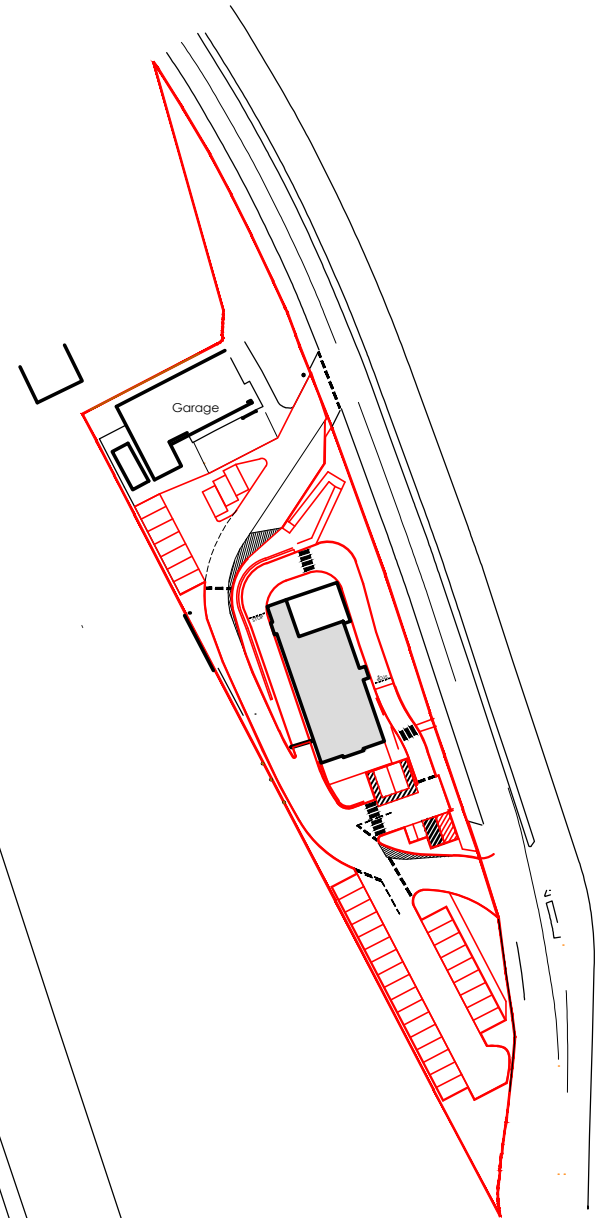

proposed site location plan
 scale - 1:1250 @ A3

proposed site plan overall
 scale - 1:500 @ A3

layout subject to tracking check

Store Address
PLYMOUTH RELOCATION
 ST BUDEAUX
 WOLSELEY ROAD
 PLYMOUTH
 PL5 1UD

Drawn By RJS	Checked By JE	Date MAR 2015
Store No. 0000	Scale 1:500, 1:1250 @ A3	

Drawing No. 0000/2015/G126	Revision
-------------------------------	----------

Drawing No. 2226/G126	Revision A
--------------------------	---------------

Drawing Title
SITE PLAN OVERALL

NEW BUILD 260

Rev	Date	Revision
A	10.08.15	change to latest building footprint SBR